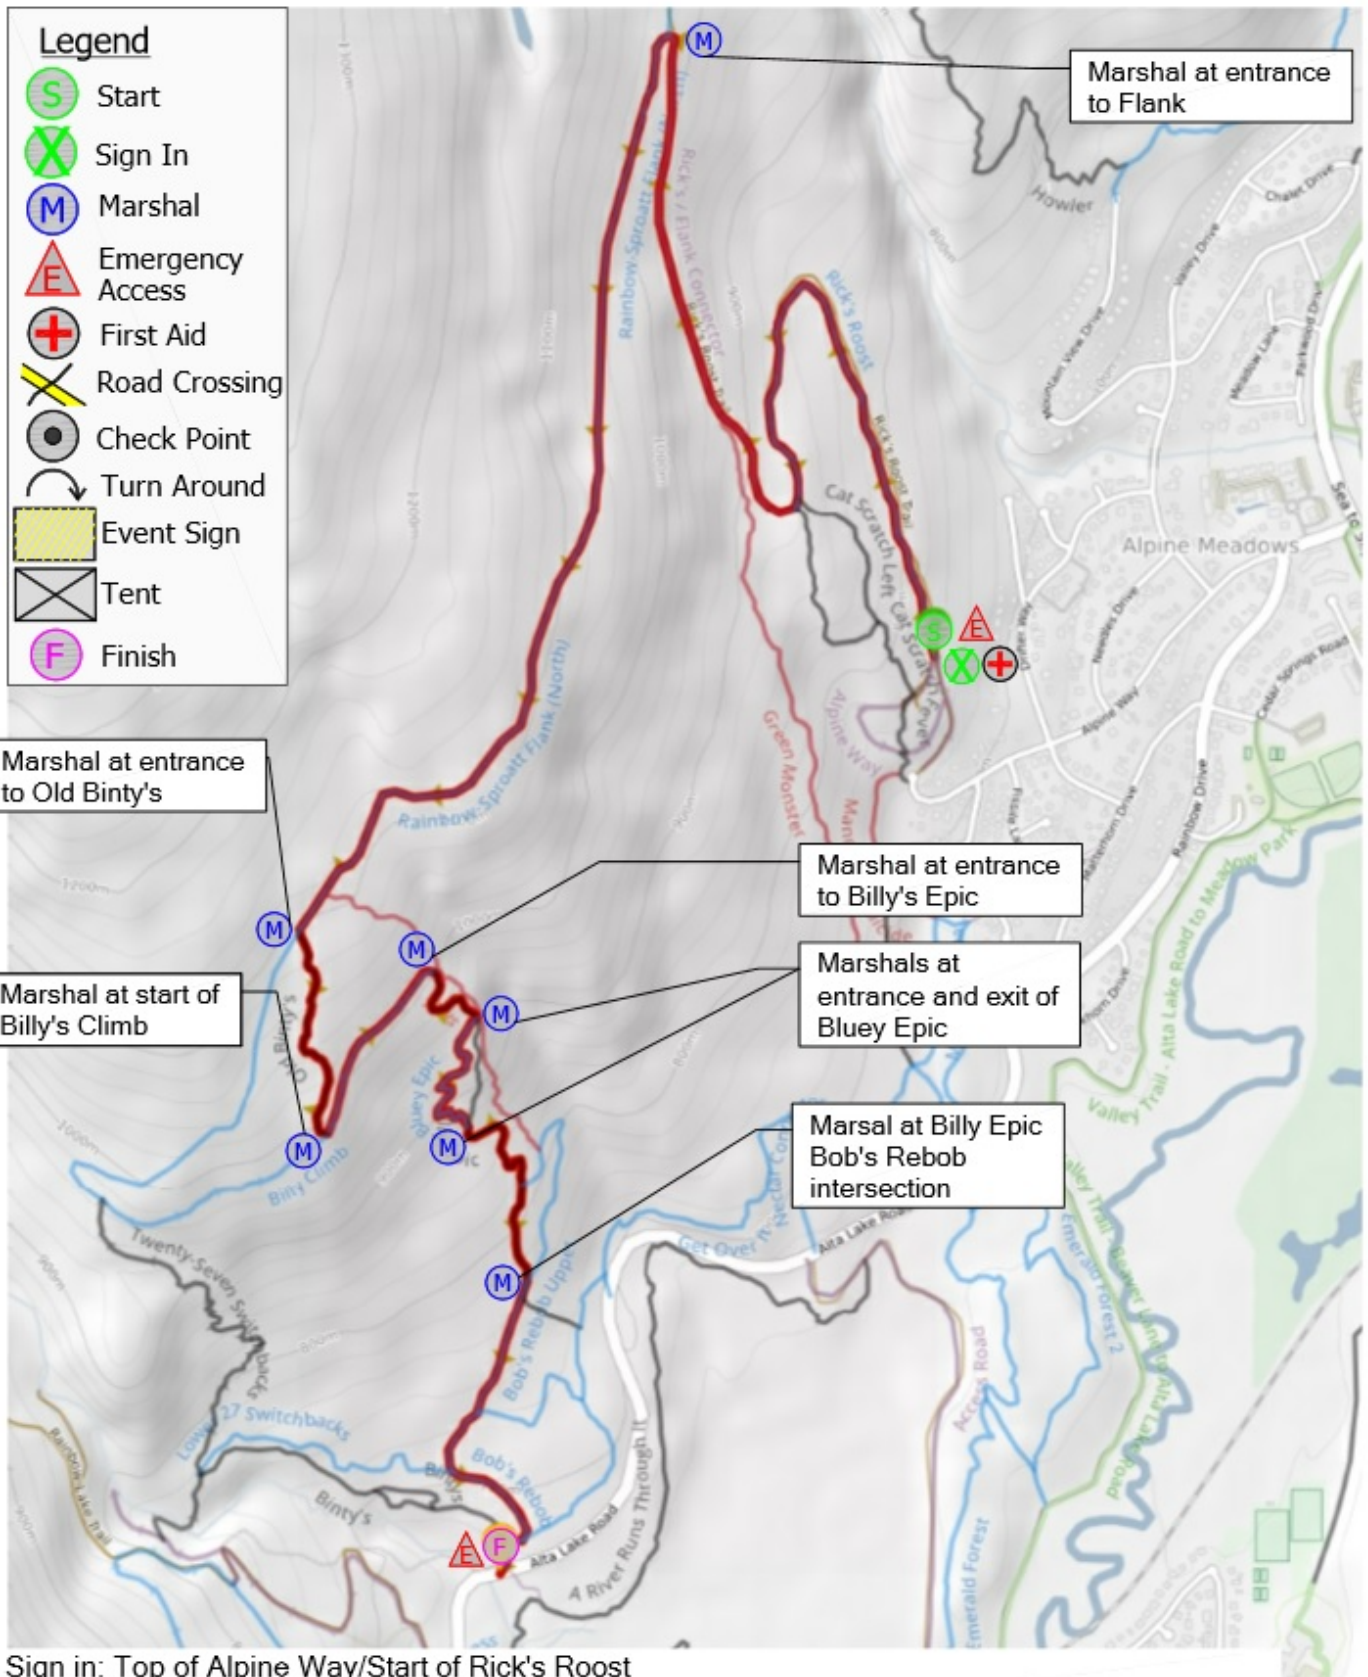

July 26th, 2018 Toonie Ride Map

Sponsors: Alba Distribution, Tapleys, Earls

Sign in: Top of Alpine Way/Start of Rick's Roost

Start: Start of Rick's Roost

Course: Rick's Roost > Flank > Billy's Climb > Billy Epic > Bluey Epic > Billy Epic > Bob's Rebob

Finish: Rainbow Mountain Parking Lot

Apres: Spruce Grove Baseball Fields

Sponsors: Alba Distribution / Earls/ Tapleys/ Whistler Performance Lubricants / Stark Architecture/

C. Mckenzie Photography/ Formula/ Flat tire defender