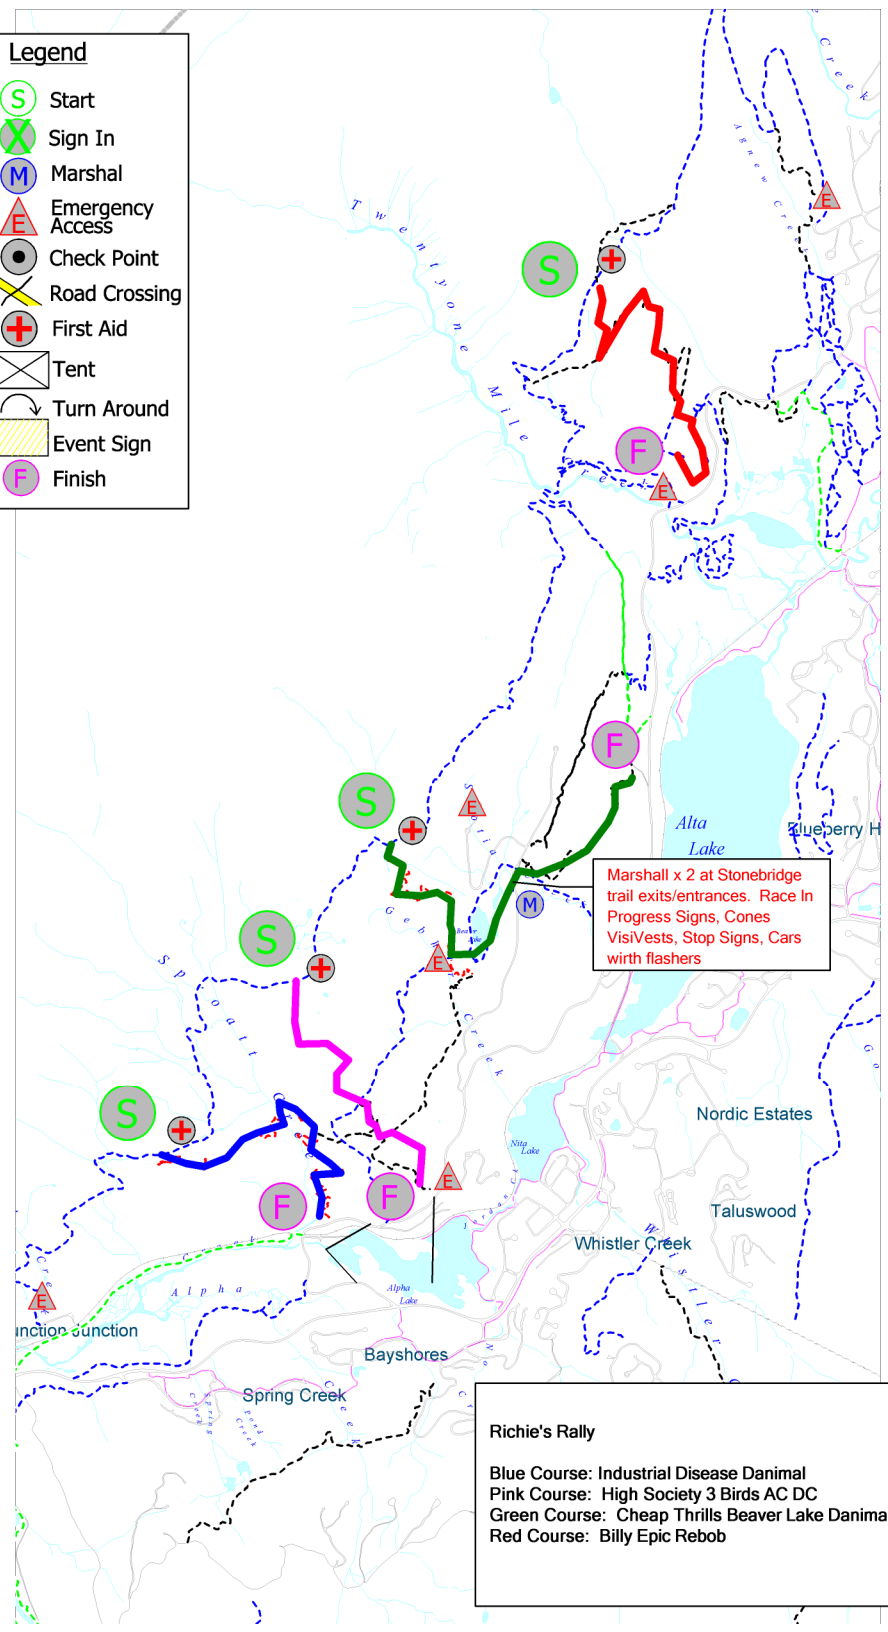

Legend

- S Start
- X Sign In
- M Marshal
- E Emergency Access
- Check Point
- X Road Crossing
- + First Aid
- X Tent
- ↻ Turn Around
- Event Sign
- F Finish

Marshal x 2 at Stonebridge trail exits/entrances. Race In Progress Signs, Cones, VisiVests, Stop Signs, Cars with flashers

Richie's Rally

Blue Course: Industrial Disease Danimal
 Pink Course: High Society 3 Birds AC DC
 Green Course: Cheap Thrills Beaver Lake Danimal
 Red Course: Billy Epic Rebob