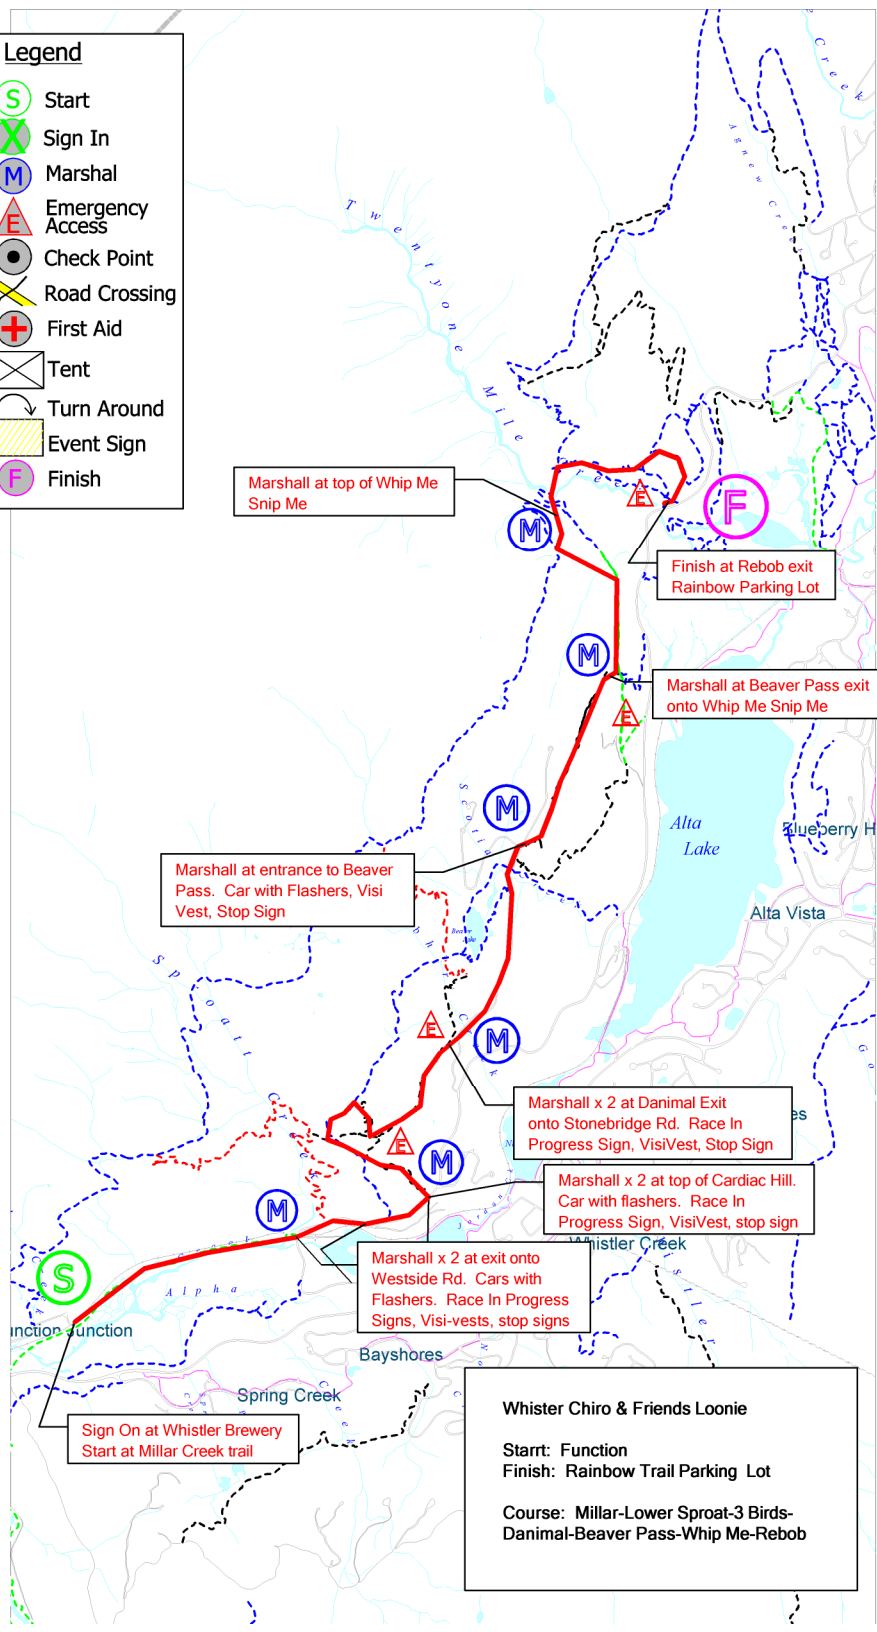

**Legend**

- S Start
- X Sign In
- M Marshal
- E Emergency Access
- Check Point
- X Road Crossing
- + First Aid
- Tent
- ↶ Turn Around
- Event Sign
- F Finish

Marshall at top of Whip Me Snip Me

Finish at Rebob exit Rainbow Parking Lot

Marshall at Beaver Pass exit onto Whip Me Snip Me

Marshall at entrance to Beaver Pass. Car with Flashers, Visi Vest, Stop Sign

Marshall x 2 at Danimal Exit onto Stonebridge Rd. Race In Progress Sign, VisiVest, Stop Sign

Marshall x 2 at top of Cardiac Hill. Car with flashers. Race In Progress Sign, VisiVest, stop sign

Marshall x 2 at exit onto Westside Rd. Cars with Flashers. Race In Progress Signs, Visi-vests, stop signs

Sign On at Whistler Brewery Start at Millar Creek trail

**Whister Chiro & Friends Loonie**

Starrt: Function  
 Finish: Rainbow Trail Parking Lot

Course: Millar-Lower Sproat-3 Birds-Danimal-Beaver Pass-Whip Me-Rebob