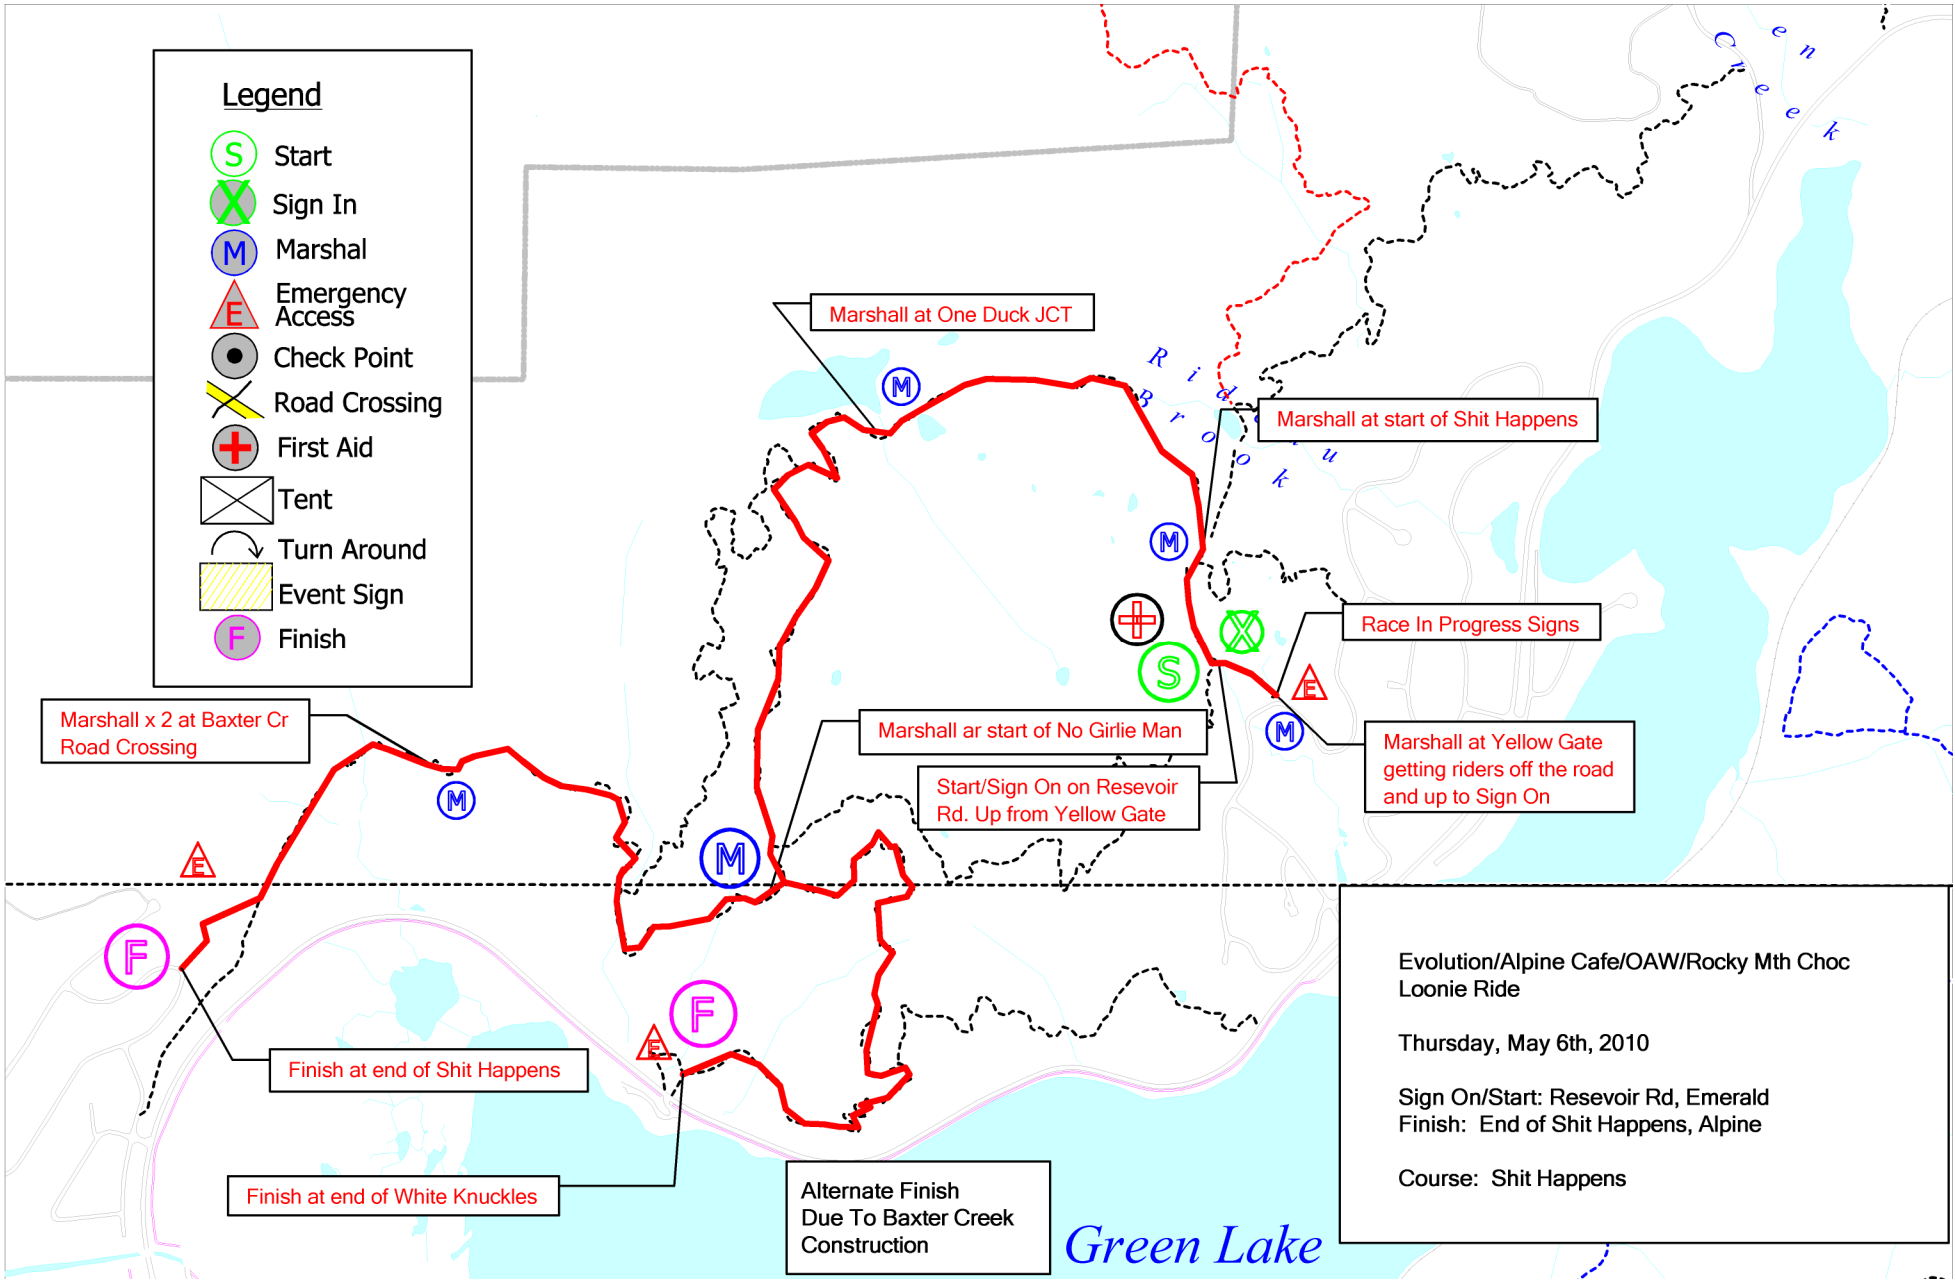

Legend

-  Start
-  Sign In
-  Marshal
-  Emergency Access
-  Check Point
-  Road Crossing
-  First Aid
-  Tent
-  Turn Around
-  Event Sign
-  Finish

Evolution/Alpine Cafe/OAW/Rocky Mth Choc
Loonie Ride

Thursday, May 6th, 2010

Sign On/Start: Reservoir Rd, Emerald
Finish: End of Shit Happens, Alpine

Course: Shit Happens